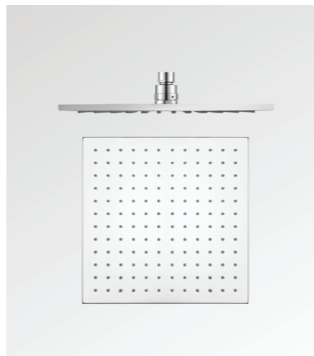

Nautica 250mm Shower Head
Brass
9Lpm WELS 3 Star
SH1016