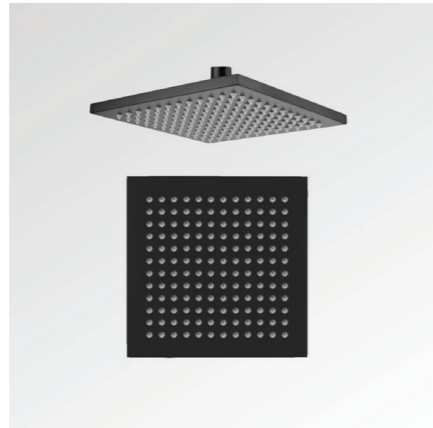

Edge Combination Shower Set
250mm SS304 Shower Rose - 7.5Lpm
BL8179BK

**Matte Black
Overhead
Showers**

Nirvana 200mm Brass Shower Rose
9Lpm WELS 3 Star
SH2001BK

Nirvana 300mm Stainless Steel Shower Rose
9Lpm WELS 3 Star
SH2014BK