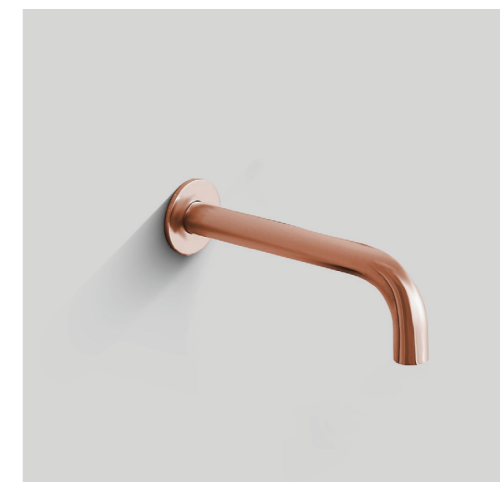

Curved Wall Spout
BL7076

NEW YORK

Inwall body in any colour available for immediate installation

Colours Available:

Chrome, Brushed Nickel, Gunmetal, Brushed Brass, Light Rose Gold

Innova's popular pin lever range is by far the most popular choice available. With its stylish minimal look and ease of use, it suits any bathroom in any style.