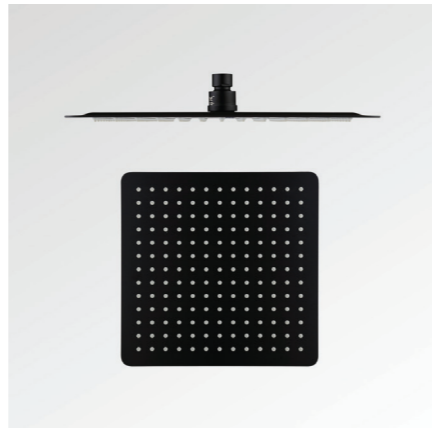

Nautica 300mm Stainless Steel Shower Rose
9Lpm WELS 3 Star
SH1014BK