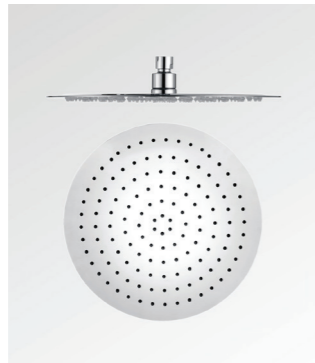

Clasique Shower On Rail Set
5.5Lpm WELS 5 Star
BL1174.CW

RAIL SHOWERS

Nirvana Handshower on Adjustable
Hook - 6Lpm WELS 3 Star
YSD-1041

Round Handshower on Adjustable
Hook - 6Lpm WELS 3 Star
YSD-1043

Square Handshower on Adjustable
Hook - 6Lpm WELS 3 Star
YSD-1040

Brass Handshower on Adjustable
Hook - 9Lpm WELS 3 Star
YSD-1046

HAND SHOWERS

Nirvana 250mm Shower Head
Stainless Steel
9Lpm WELS 3 Star
SH2013

Nirvana 300mm Shower Head
Stainless Steel
9Lpm WELS 3 Star
SH2014