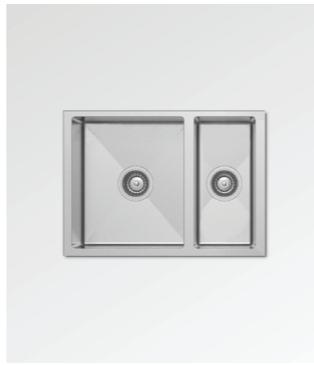

590 1&1/3 Bowl Sink
No Overflow - Reversible Bowls
1.2mm SS304- Satin Finish
590 x 440 x 200mm
SR-5944