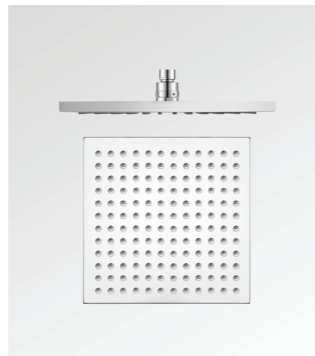

Nautica 200mm Shower Head
Brass
9Lpm WELS 3 Star
SH1002