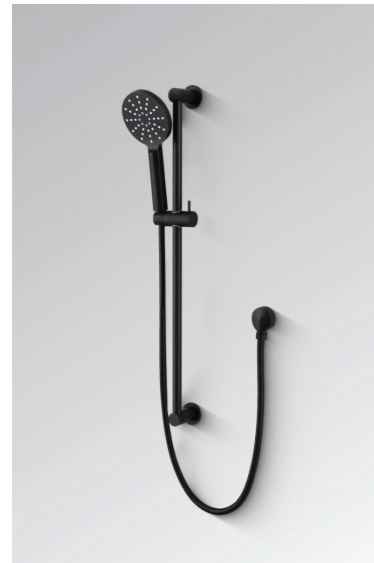

Oggi Shower On Rail Set - 3 Function
6.5Lpm WELS 4 Star
BL6176BK

Edge Shower On Rail Set - 3 Function
6Lpm WELS 4 Star
BL8171BK

Brass Handshower on Adjustable Hook
9Lpm WELS 3 Star
YSD-1046BK

Matte Black Combination Showers