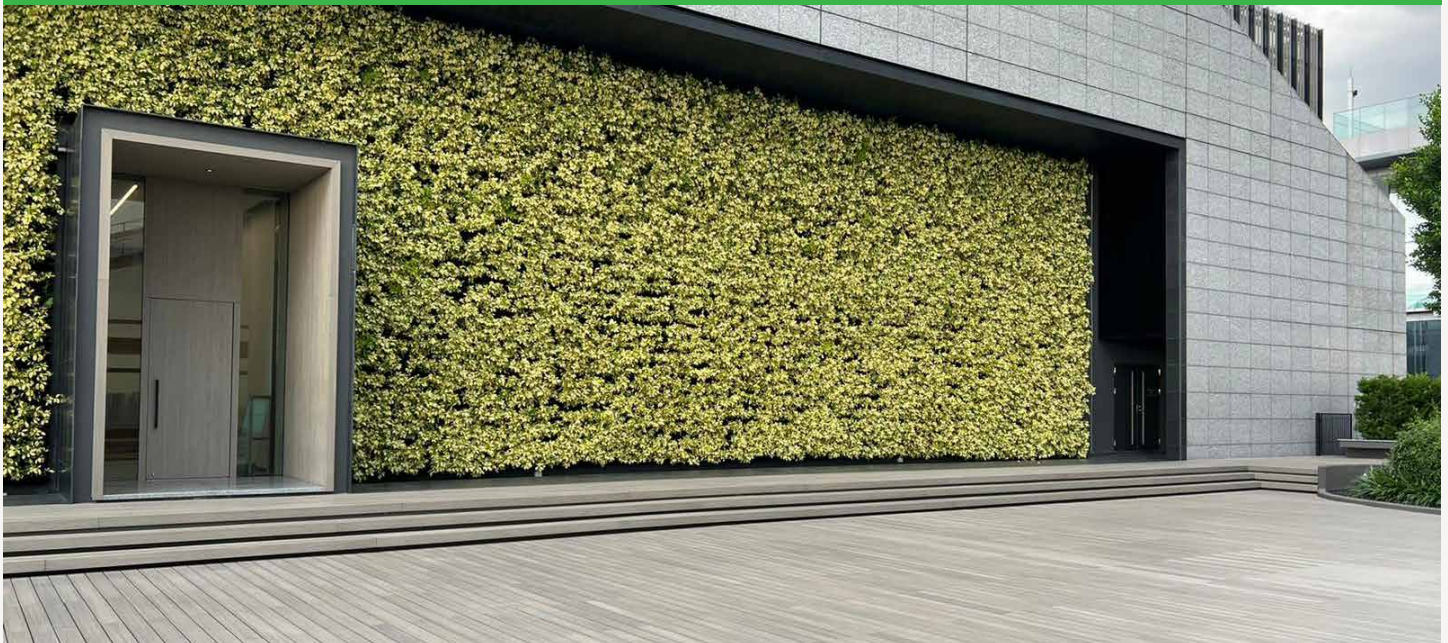

COMMERCIAL DECKING RANGE

The NewTechWood Commercial range is equipped with a specially designed hard-cap embossed finish, making them extremely durable and scratch resistant. Commercial range features two different boards: US71H, 210 mm wide board, perfect for public commercial spaces, boardwalks, parks and shopping centers, and US49H, 138mm wide board, suitable for both residential and commercial applications.

Colours available

Antique

Blackbutt

Ipe

Product specifications

Product code: US71H

Grooved Edge Solid Edge wide
Solid deck board

Dimensions: 210mm x 36mm