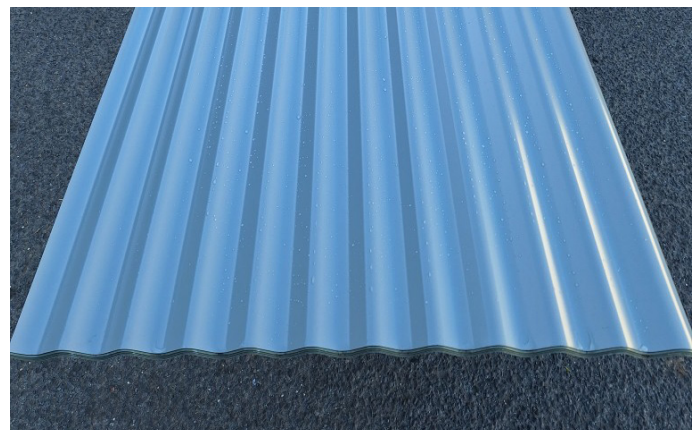

Now a proud member of

STEEL ROOFING

STANDARD PACKING GUIDE

Optional cover sheets for all packs at additional charge

All Zinc Sheets

No protective cover offered as standard

760 Sheets 6mtr & Under – Colour

Cover sheet provided as standard

760 Sheets & Corry Sheets Over 6mtr – Colour

Plastic wrap as standard, where applicable

Corry Sheets 6mtr & Under – Colour

Top sheet flipped as standard

THANK YOU FOR CHOOSING DAHLSSENS.

Dahlsens SINCE 1877
For the Builder.