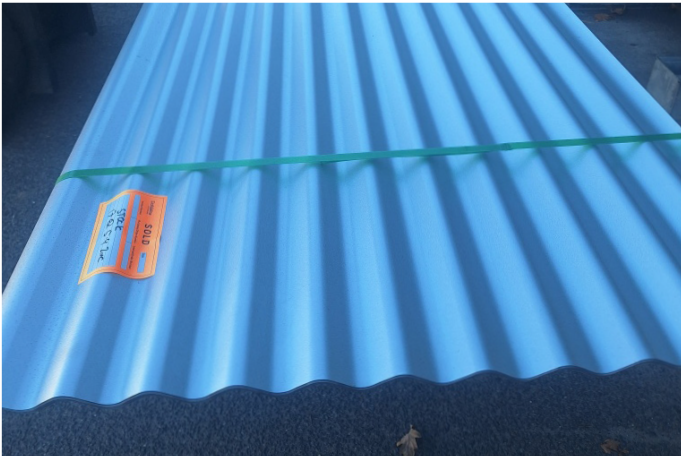

Now a proud member of

STEEL ROOFING

STANDARD PACKING GUIDE

Optional cover sheets for all packs at additional charge

All Zinc Sheets

No protective cover offered as standard

760 Sheets 6mtr & Under – Colour

Cover sheet provided as standard

760 Sheets & Corry Sheets Over 6mtr – Colour

Plastic wrap as standard, where applicable

Corry Sheets 6mtr & Under – Colour

Top sheet flipped as standard

THANK YOU FOR CHOOSING DAHLSSENS.

Dahlsens SINCE 1877
For the Builder.